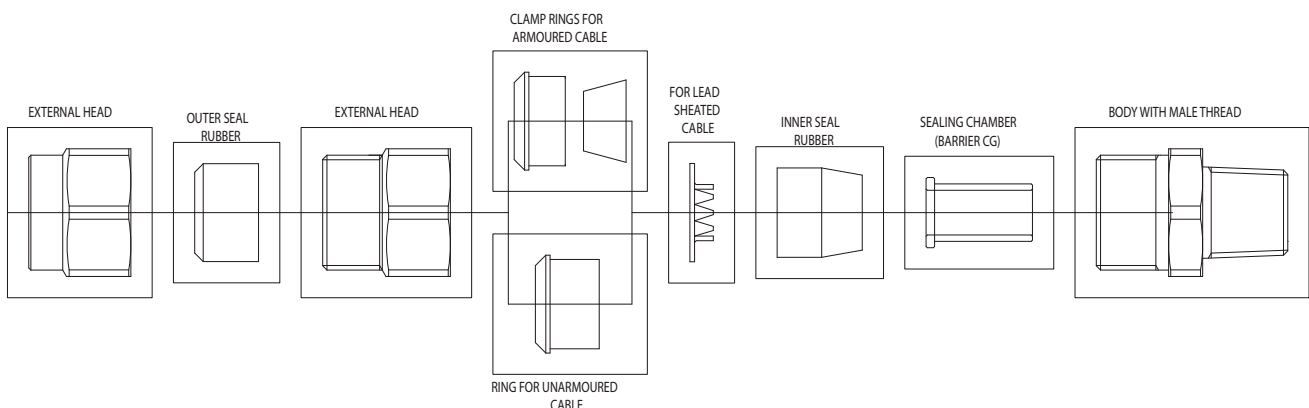

METALLIC CABLE GLANDS

Double seal

A large range of double seal cable glands

- Armoured & unarmoured cable
- Lead sheathed cable
- Barrier type

Suitable for Zone 1/2 and Zone 21/22

MARKING*

II 2 GD
Ex db/eb IIC
Ex db/eb I
Ex tb IIIC IP66

I M2
Ex db/eb I

* For group I certification is up to size 6.

TECHNICAL FEATURES

Material	Nickel chrome plated brass AISI316L stainless steel
IP rating	IP66
Operating temperature range	-52°C to +110°C
Approvals	ATEX: 02ATEX0084 IECEX INE 14.0046X EAC: RU C-IT.BH02.B.00596/20
Internal seals	EPDM
Threads	Metric, NPT, UNI-6125
Optional accessories	Locknut, sealing gasket, earthing ring, star washer, protective shroud
Note	1. Armouring rings are usually supplied made of nickel chrome plated brass. Other materials are available upon request. Available only complete set of internal/external sealing rings 2. Our standard cable gland are suitable for armour clamping up to 1,25mm thickness. In case of higher armour thickness please revert to our Sales department.
Upon request	Extended body in case of armour thickness higher than 1,25 up to 2,5 (only for size 3,5,6,7 and 8)

Assembly diagram

Dimensions

	METRIC	NPT - UNI-6125	INNER CABLE RANGE (mm)		OUTER CABLE RANGE (mm)		EXTERNAL CABLE Ø (mm) E	DIMENSIONS (mm)				
			MIN	MAX	MIN	MAX		A	METRIC	NPT	C	D
									B	B		
SIZE 1	M20X1,5	1/2"	6	12	8	17	13	65	15	19	30	33
SIZE 2	M25X1,5	3/4"	6	17	14	23	18	65	16	19	36	40
SIZE 3	M32X1,5	1"	14	23	20	29	24	68	16	25	44	49
SIZE 5S	M40X1,5	1" 1/4	23	36	29	42	33	68	18	25	58	65
SIZE 5	M50X1,5	1" 1/2	23	36	29	42	37	68	18	25	58	65
SIZE 6	M63X1,5	2"	36	46	44	56	51	71	18	25	70	78
SIZE 7	M75X1,5	2" 1/2	44	60	55	67	61	71	20	32	87	97
SIZE 8	M80X1,5	3"	56	71	63	77	72	71	20	36	97	108