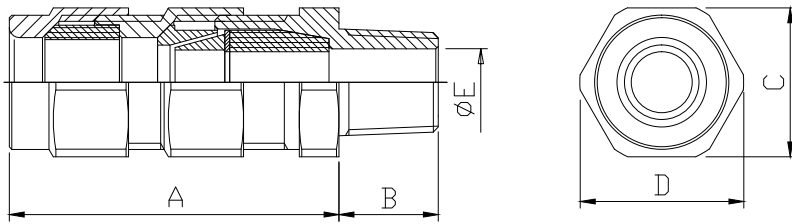

I M2
Ex db/eb I

* For group I certification is up to size 6.

TECHNICAL FEATURES

Material	Nickel chrome plated brass AISI316L stainless steel
IP rating	IP66
Operating temperature range	-52°C to +110°C
Approvals	ATEX: 02ATEX0084 IECEX INE 14.0046X EAC: RU C-IT.BH02.B.00596/20
Internal seals	EPDM
Threads	Metric, NPT, UNI-6125
Optional accessories	Locknut, sealing gasket, earthing ring, star washer, protective shroud
Note	1. Armouring rings are usually supplied made of nickel chrome plated brass. Other materials are available upon request. Available only complete set of internal/external sealing rings 2. Our standard cable gland are suitable for armour clamping up to 1,25mm thickness. In case of higher armour thickness please revert to our Sales department.
Upon request	Extended body in case of armour thickness higher than 1,25 up to 2,5 (only for size 3,5,6,7 and 8)

Assembly diagram

Dimensions

	METRIC	NPT - UNI-6125	INNER CABLE RANGE (mm)		OUTER CABLE RANGE (mm)		EXTERNAL CABLE Ø (mm) E	DIMENSIONS (mm)				
			MIN	MAX	MIN	MAX		A	METRIC	NPT	C	D
									B	B		
SIZE 1	M20X1,5	1/2"	6	12	8	17	13	65	15	19	30	33
SIZE 2	M25X1,5	3/4"	6	17	14	23	18	65	16	19	36	40
SIZE 3	M32X1,5	1"	14	23	20	29	24	68	16	25	44	49
SIZE 5S	M40X1,5	1" 1/4	23	36	29	42	33	68	18	25	58	65
SIZE 5	M50X1,5	1" 1/2	23	36	29	42	37	68	18	25	58	65
SIZE 6	M63X1,5	2"	36	46	44	56	51	71	18	25	70	78
SIZE 7	M75X1,5	2" 1/2	44	60	55	67	61	71	20	32	87	97
SIZE 8	M80X1,5	3"	56	71	63	77	72	71	20	36	97	108